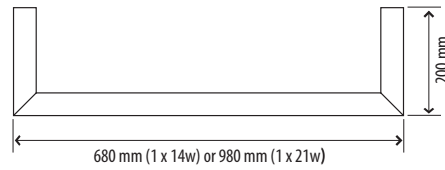

Wall or Ceiling Lights

MICRO HANDLE

MICRO HANDLE 680/980
Ceiling or wall mounted, T5 fluorescent lamp

MICRO HANDLE 1280/1580
Ceiling mounted, T5 fluorescent lamp