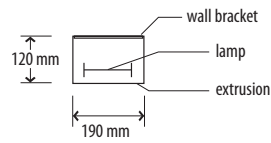

Wall Lights

HALO SLICE UP SMALL

MAXIMUM 100w R7s 78 mm LAMP

PLAN VIEW

HALO SLICE UP LARGE

MAXIMUM 200w R7s 118 mm LAMP

PLAN VIEW

SLICE WALL T5

2 x 14w or 2 x 24w T5

PLAN VIEW

SURFACE FINISHES

» Slice Blade wall lights are supplied in anodised as standard – powder coating on request