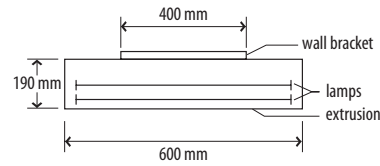

Wall Lights

HALO SLICE UP SMALL

MAXIMUM 100w R7s 78 mm LAMP

PLAN VIEW

HALO SLICE UP LARGE

MAXIMUM 200w R7s 118 mm LAMP

PLAN VIEW

SLICE WALL T5

2 x 14w or 2 x 24w T5

PLAN VIEW

SURFACE FINISHES

» Slice Blade wall lights are supplied in anodised as standard – powder coating on request