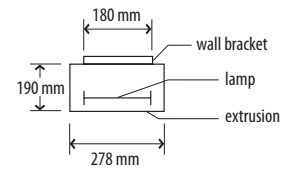

Wall Lights

HALO SLICE UP SMALL

MAXIMUM 100w R7s 78 mm LAMP

PLAN VIEW

HALO SLICE UP LARGE

MAXIMUM 200w R7s 118 mm LAMP

PLAN VIEW

SLICE WALL T5

2 x 14w or 2 x 24w T5

PLAN VIEW

SURFACE FINISHES

» Slice Blade wall lights are supplied in anodised as standard – powder coating on request